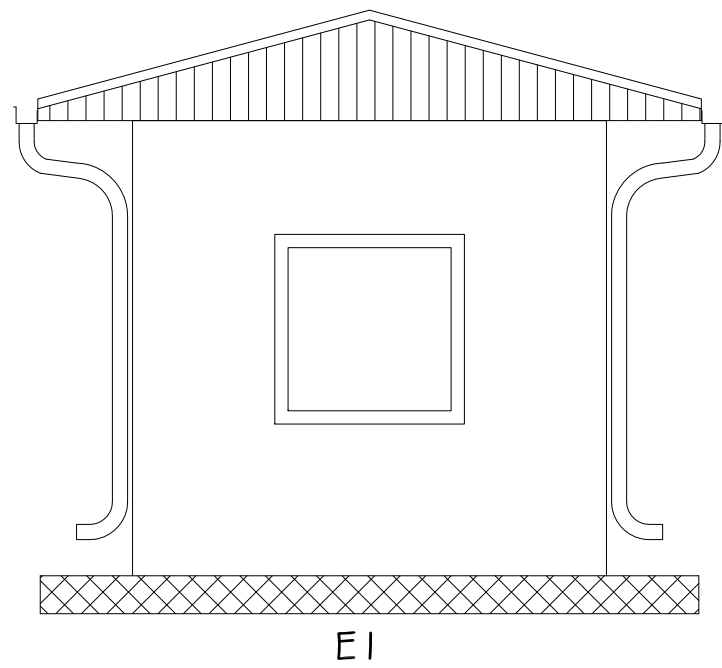

roof structure 3d view

PROJECT TITLE:
roof cover for guardhouse

LOCATION: PRISHTINA

DRAWING TITLE:
ROOF COVER - MODEL 3

APPROVED BY:	
CHECKED BY:	
DESIGNED BY:	EULEX-BMS
SCALE:	nts
UNITS	cm
DRAWING NO:	A-03
DATE:	December 2013

FORMAT
A3