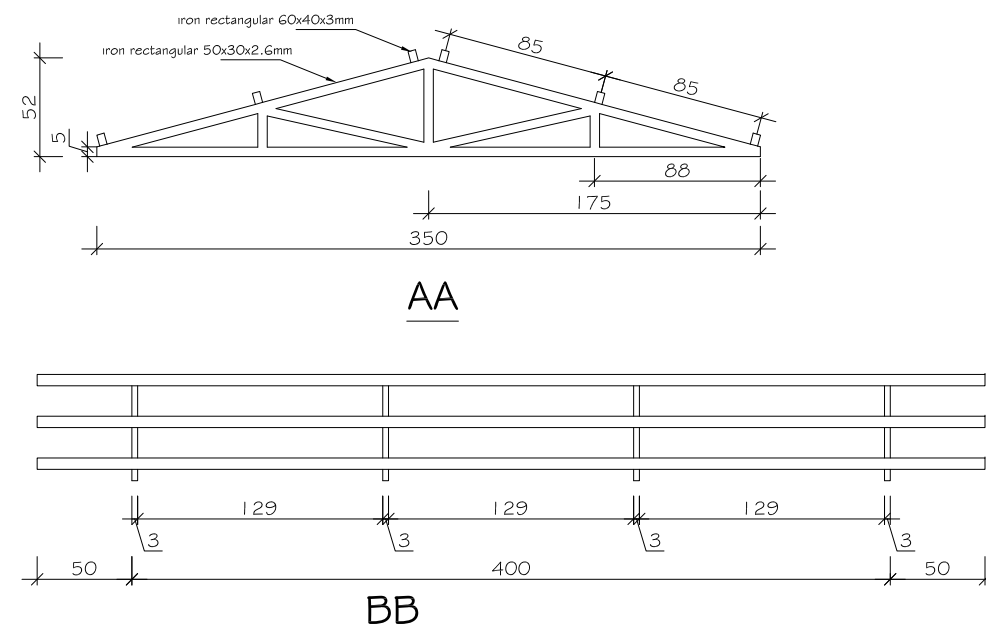

roof structure 3d view

PROJECT TITLE:
roof cover for guardhouse

LOCATION: PRISHTINA

DRAWING TITLE:
ROOF COVER - MODEL 3

APPROVED BY:	
CHECKED BY:	
DESIGNED BY:	EULEX-BMS
SCALE:	nts
UNITS	cm
DRAWING NO:	A-03
DATE:	December 2013